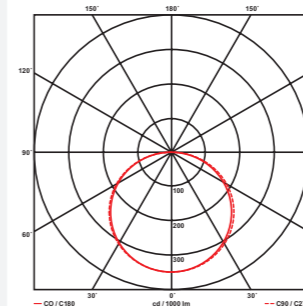

Φωτομετρικά Photometrics

Δυνατότητες Also available

- ON - OFF
- DALI
- DIM 1-10
- REMOTE CONTROL
- WIRELESS