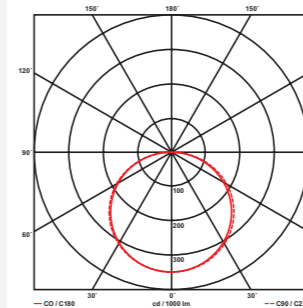

Φωτομετρικά Photometrics