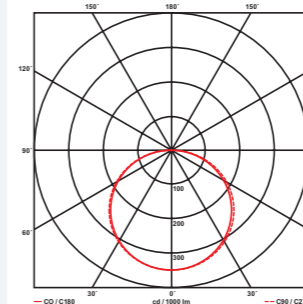

Φωτομετρικά Photometrics