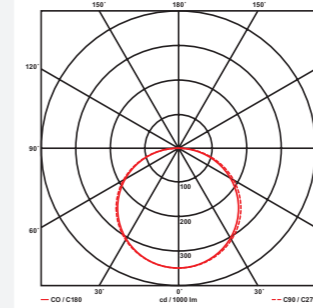

Φωτομετρικά Photometrics