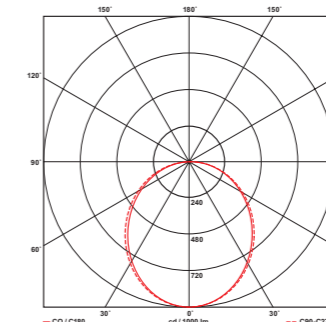

Φωτομετρικά Photometrics