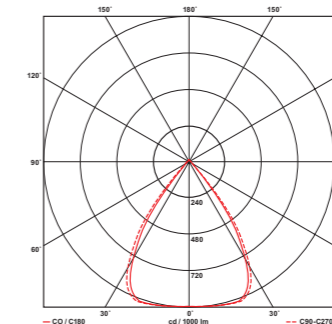

Φωτομετρικά Photometrics