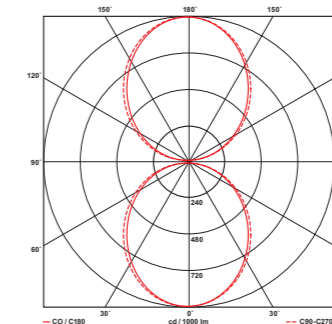

Φωτομετρικά Photometrics