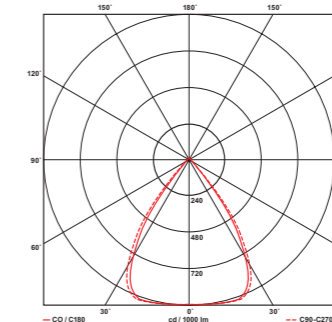

Φωτομετρικά Photometrics