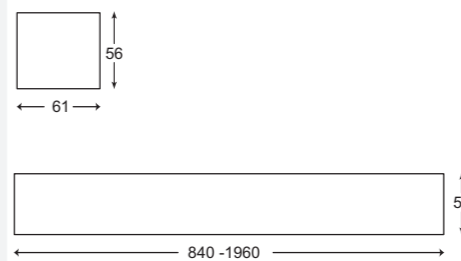

Διαστάσεις Dimensions