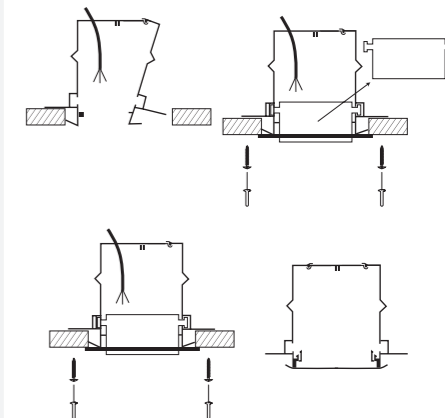

Τοποθετήσεις Installations

Χωνευτό 85000-1 Recessed 85000-1