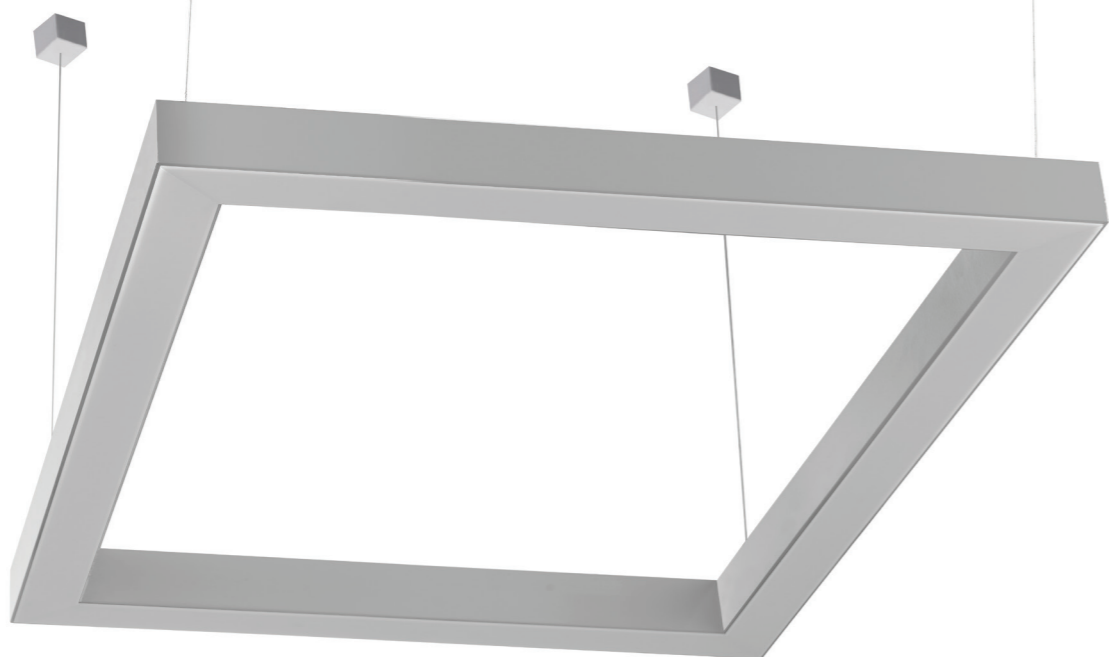

- Square/Hexagon light from linear extruded aluminium profile
- Satin plastic cover from PMMA / Microprismatic plastic
- Electrostatically painted
- High quality European raw materials
- Output up to 206 Lm/W
- 5 years guarantee