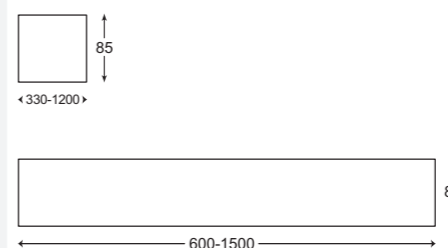

Διαστάσεις Dimensions

Τοποθετήσεις Installations

Οροφής 50018 Ceiling Mounted 50018

Κρεμαστό 50011 Suspended 50011

Οι διαστάσεις για τον κάθε κωδικό αναγράφονται αναλυτικά στον παρακάτω πίνακα.
The dimensions for each code are written in the table below.

ΚΩΔΙΚΟΣ CODE	WATT WATT	CURRENT CURRENT	LUMEN LUMEN	ΔΙΑΣΤΑΣΕΙΣ DIMENSIONS
1 R5003312	12	450mA	1750	π/Υ/Μ - W/H/L 330 x 85 x 330
2 R5004640	40	450mA	5500	460 x 85 x 460
3 R5006056	42	500mA	6400	600 x 85 x 600
4 R5009082	82	300mA	14400	900 x 85 x 900
5 R50120145 *	145	300mA	25600	1200 x 85 x 1200
6 R5006028	21	500mA	3200	300 x 85 x 600
7 R5009036	36	450mA	5250	300 x 85 x 900
8 R5011056	42	500mA	6400	300 x 85 x 1100
9 R5015084	84	450mA	11100	300 x 85 x 1500

* Επεξήγηση κωδικού/Code explanation: R50 - 120 - 145 - A - 4
[R50: Κωδικός φωτιστικού/Code - 120: Διάσταση/Dimensions - 145: Watt - A: Χρώμα/Colour - 4: Kelvin]

ΚΑΤΟΠΙΝ ΠΑΡΑΓΓΕΛΙΑΣ ΕΙΔΙΚΕΣ ΔΙΑΣΤΑΣΕΙΣ | CUSTOM MADE PRODUCTION