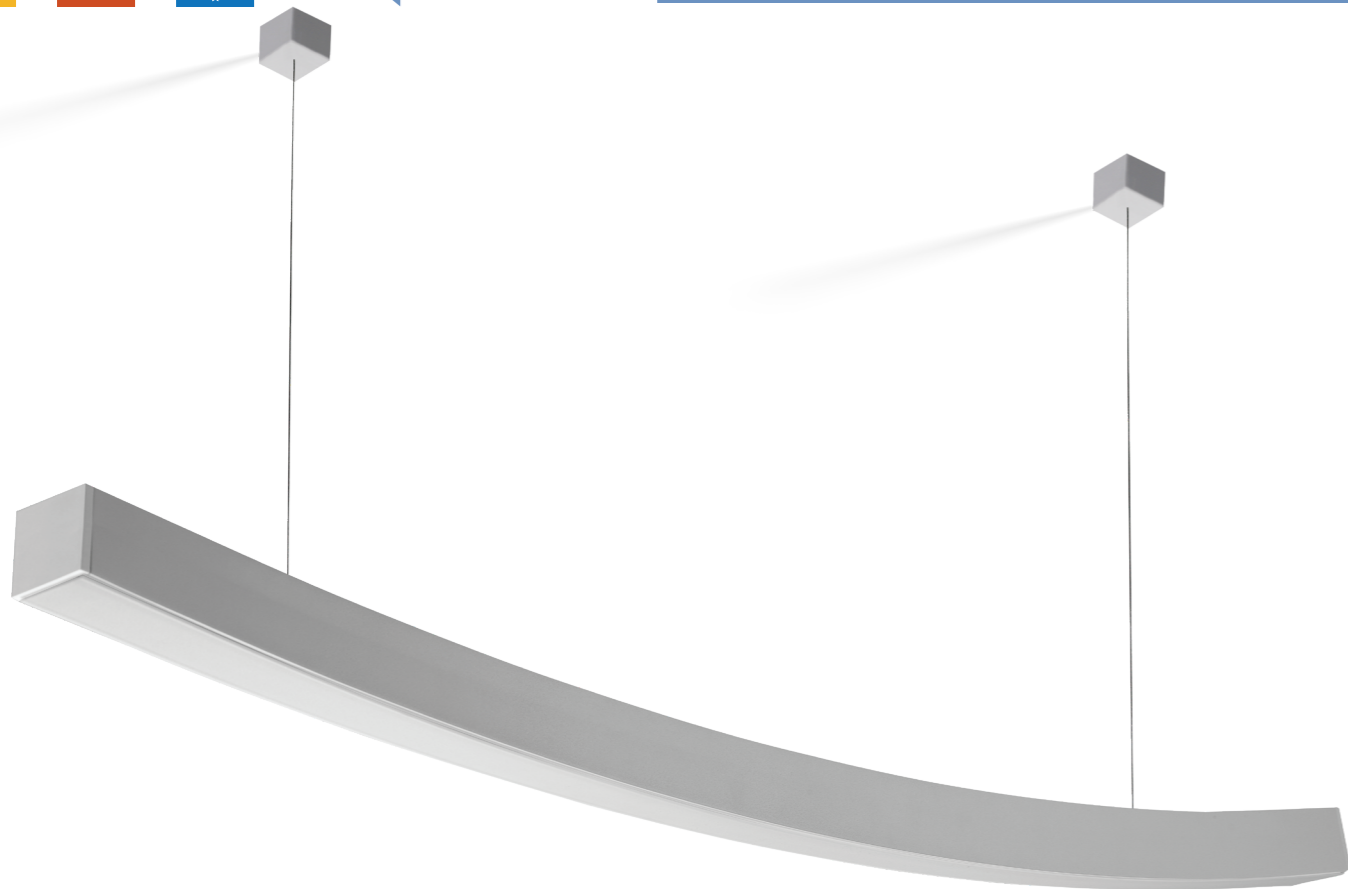

- \_ Linear light with curve from extruded aluminium profile
- \_ Satin plastic cover from PMMA / Microprismatic plastic
- \_ Electrostatically painted
- \_ High quality European raw materials
- \_ Output up to 206 Lm/W
- \_ Many dimensions available
- \_ 5 years guarantee