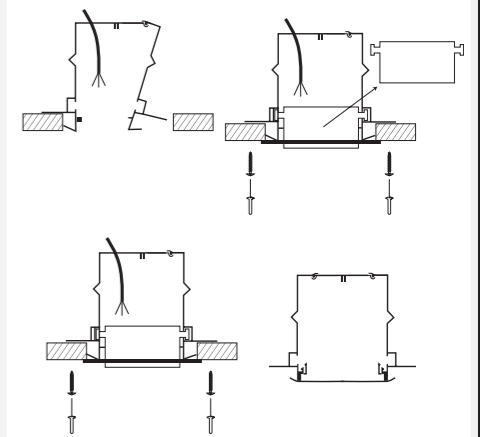

Τοποθετήσεις Installations

Χωνευτό 80000-1 Recessed 80000-1